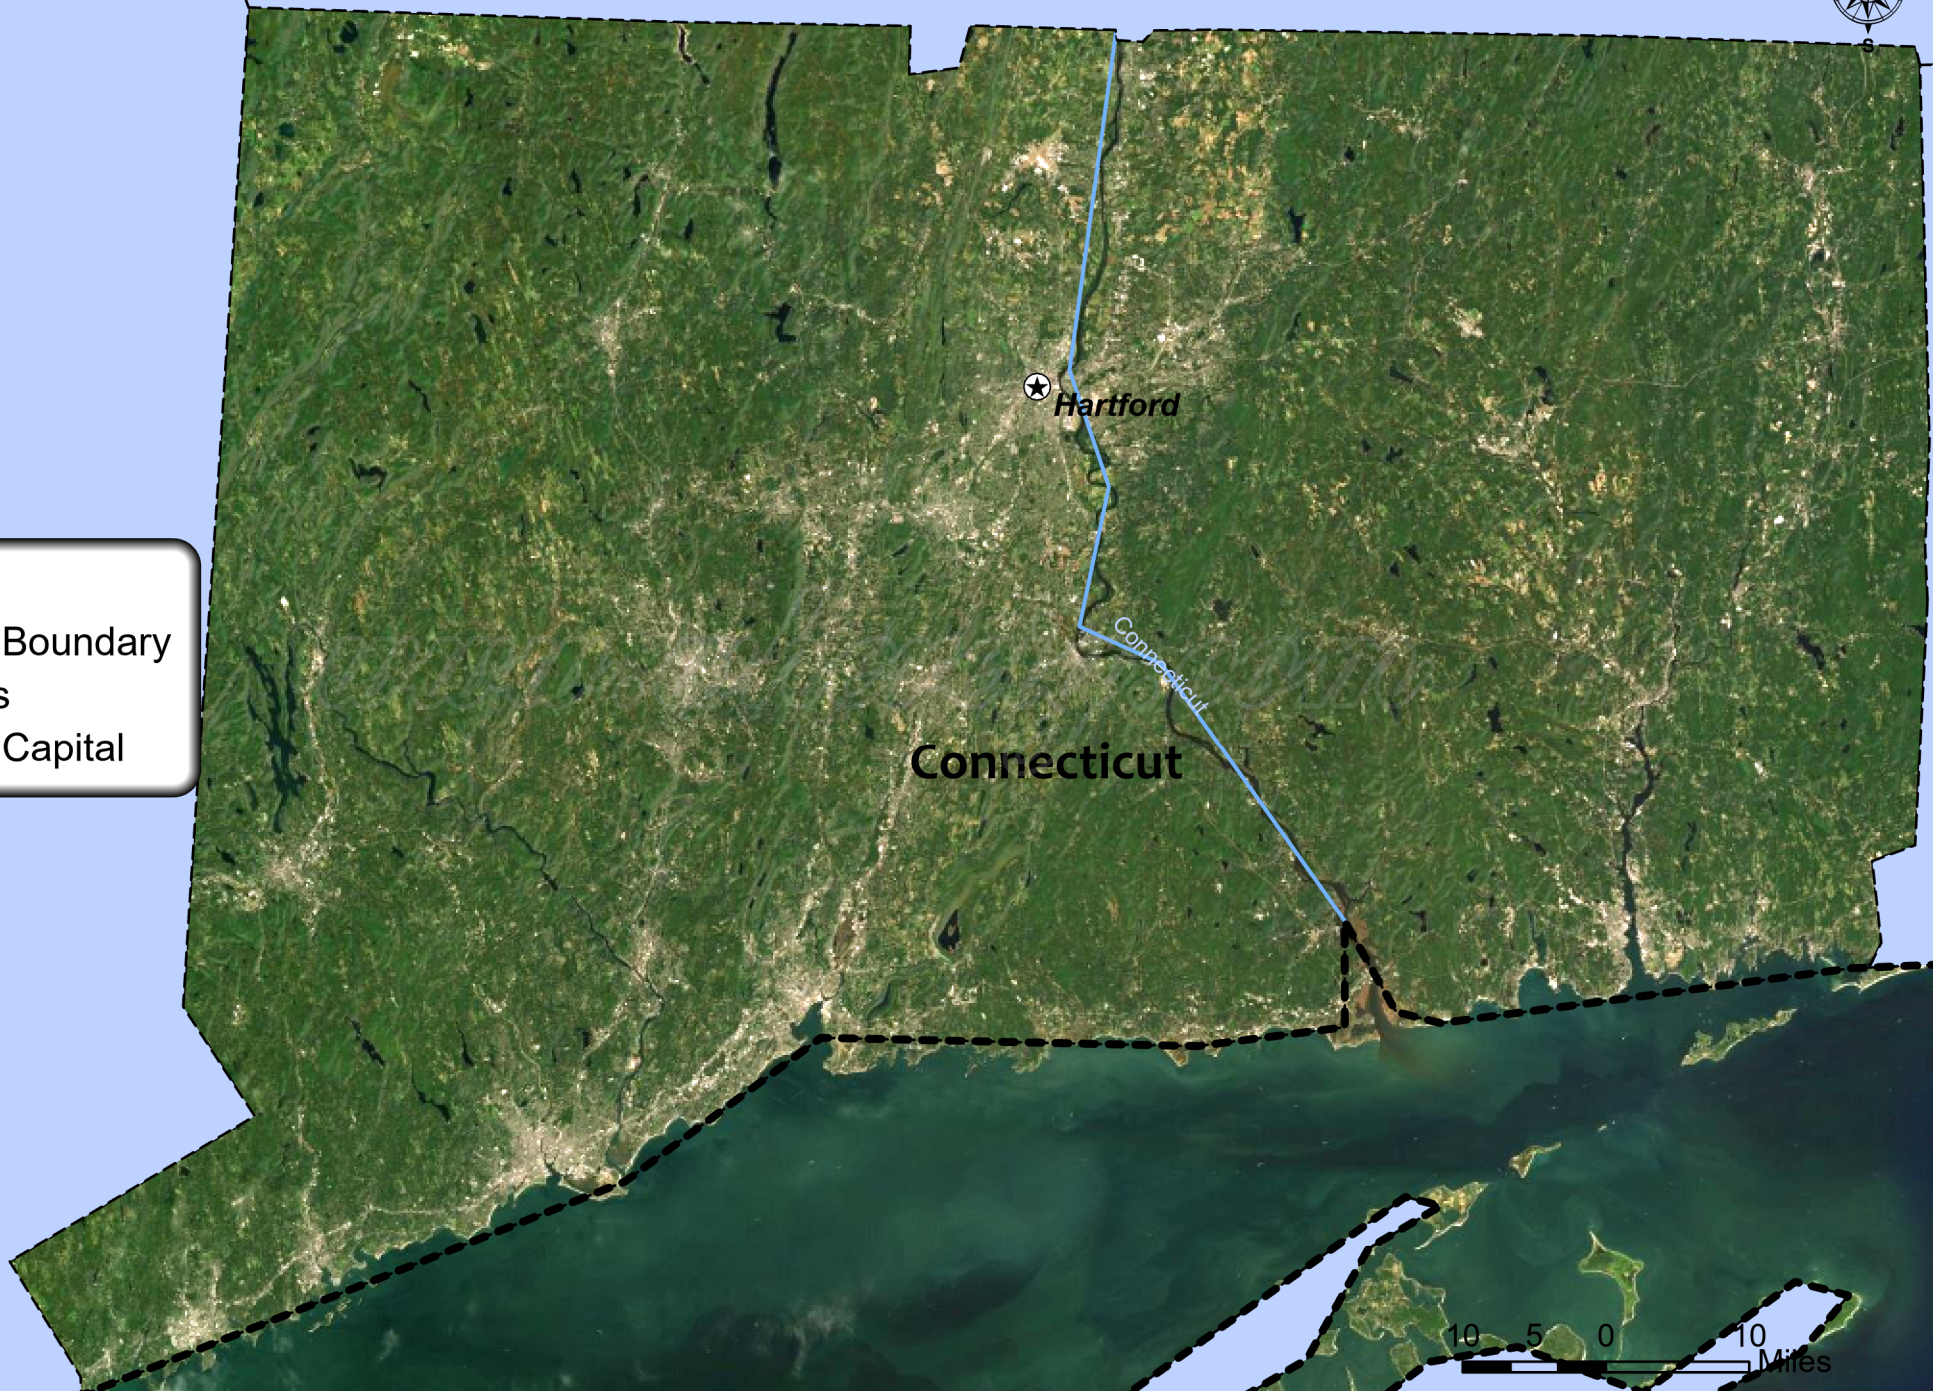

CONNECTICUT PHYSICAL MAP

Massachusetts

Legend

- State Boundary
- Rivers
- ★ State Capital

Rhode Island

New Jersey

Copyright © www.whereig.com