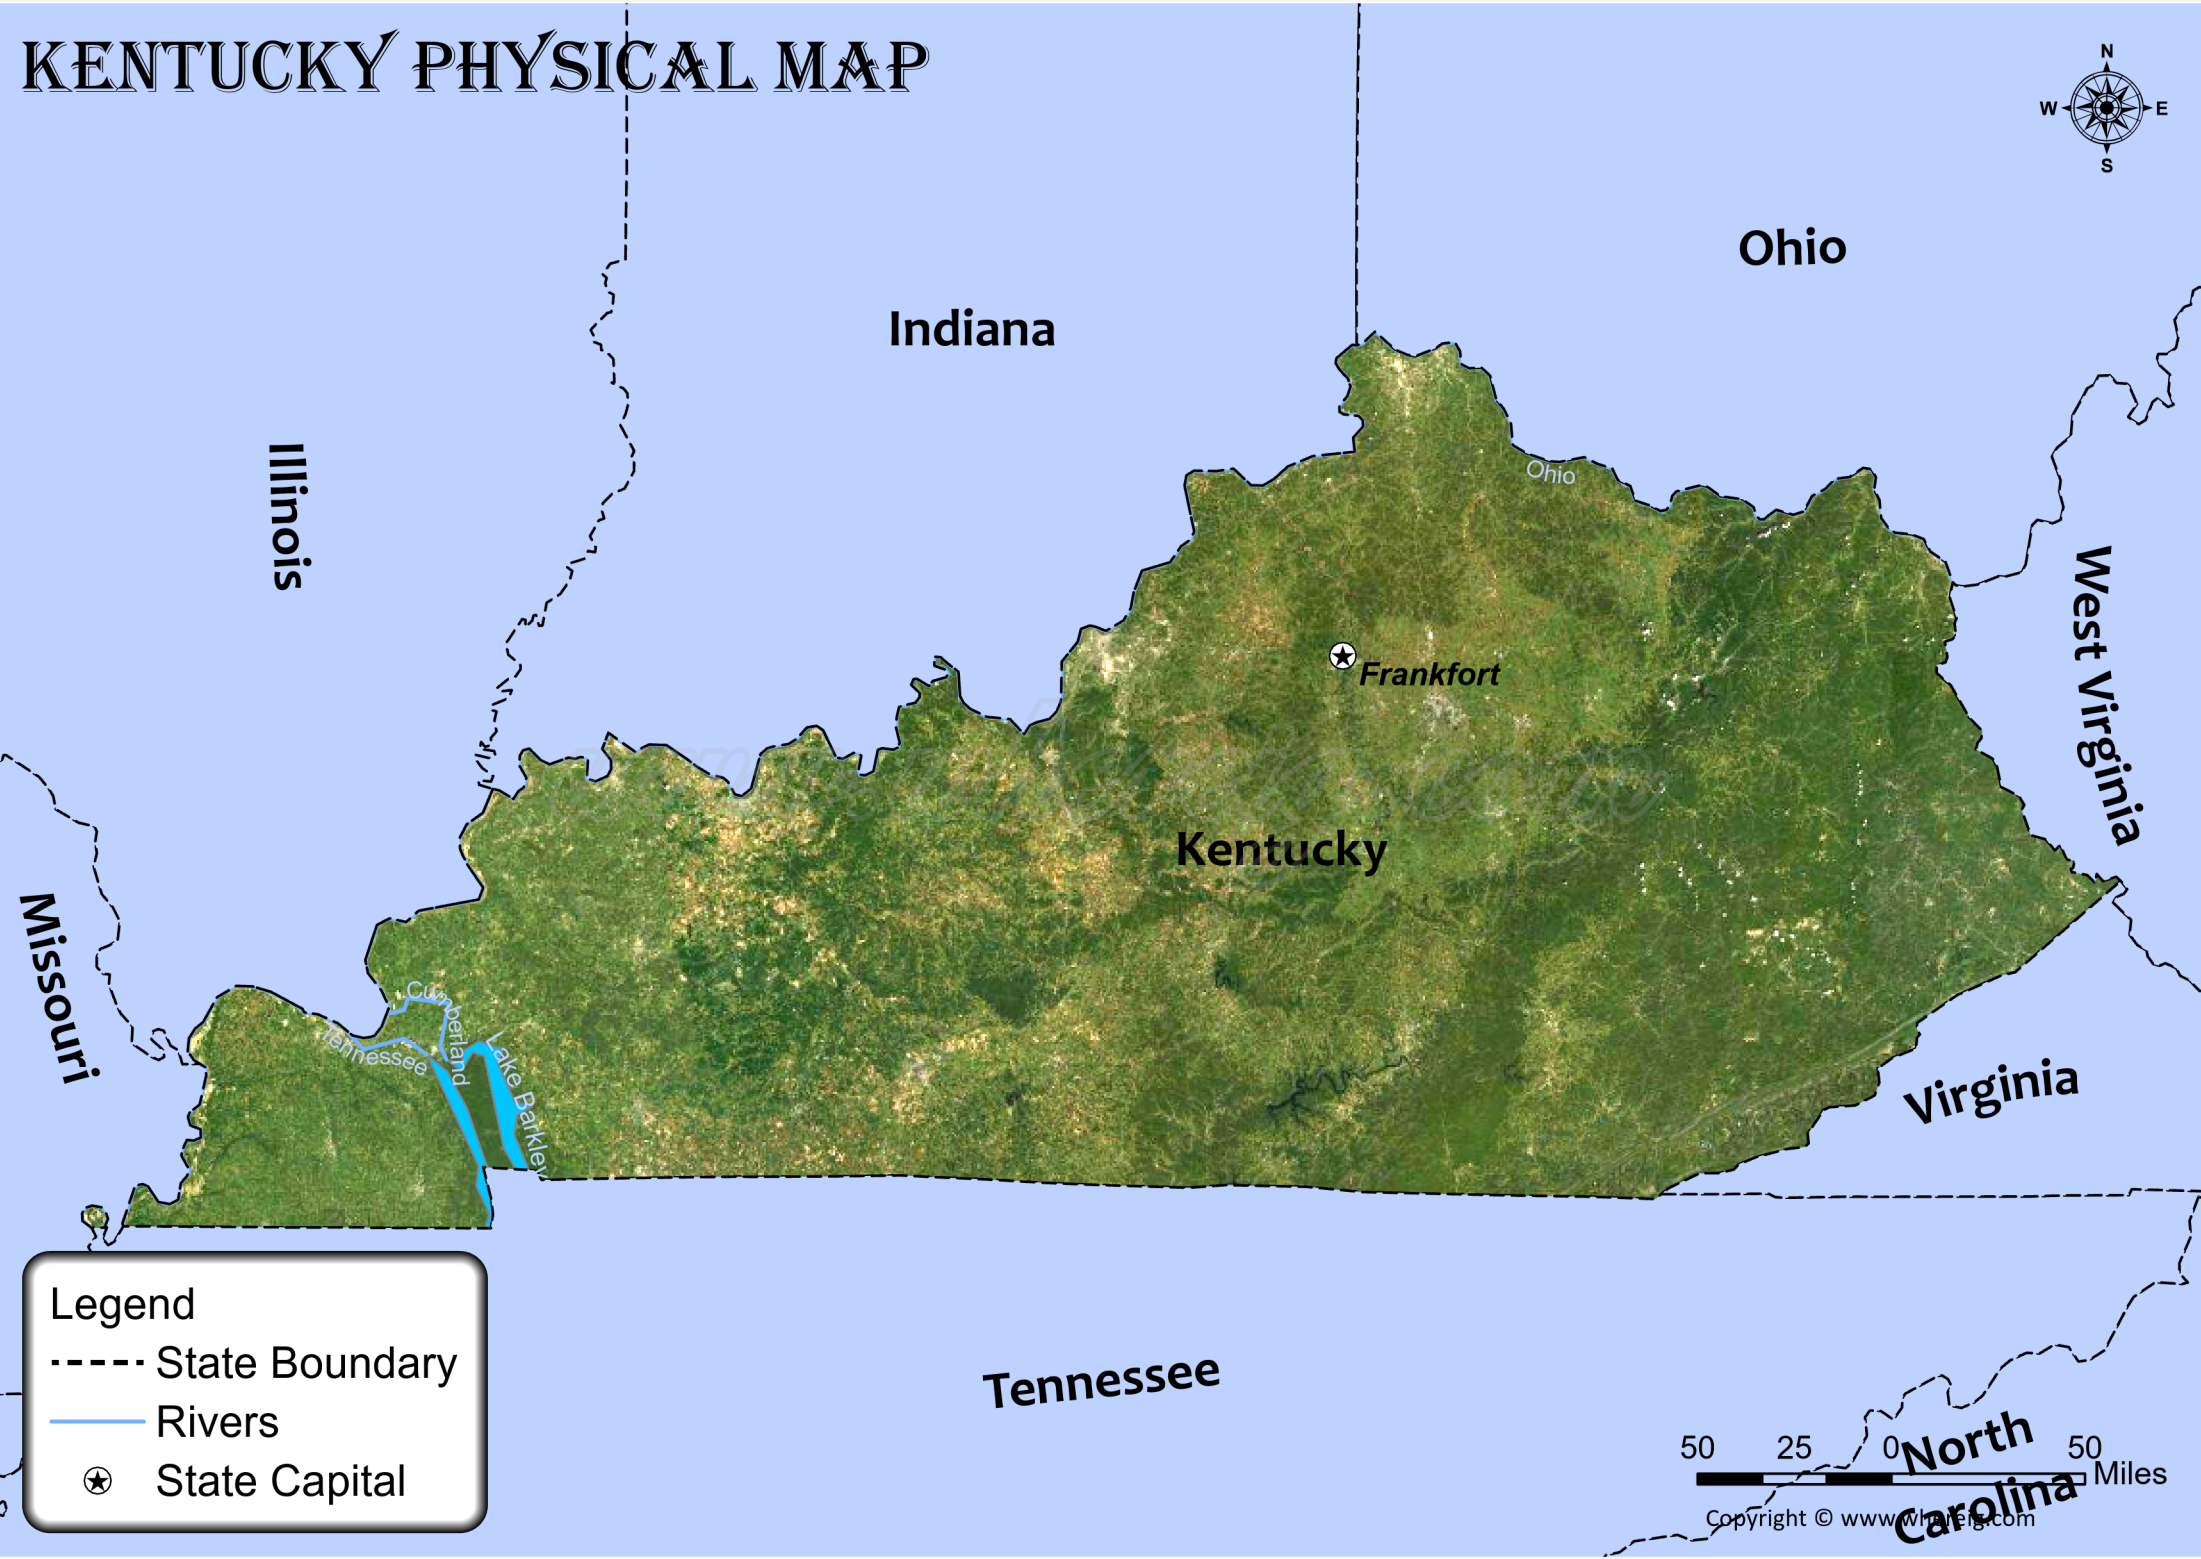

KENTUCKY PHYSICAL MAP

Illinois

Indiana

Ohio

West Virginia

Missouri

Cumberland
Tennessee
Lake Barkley

Kentucky

Frankfort

Virginia

Tennessee

North
Carolina

- Legend
- State Boundary
 - Rivers
 - ★ State Capital

50 25 0 50 Miles