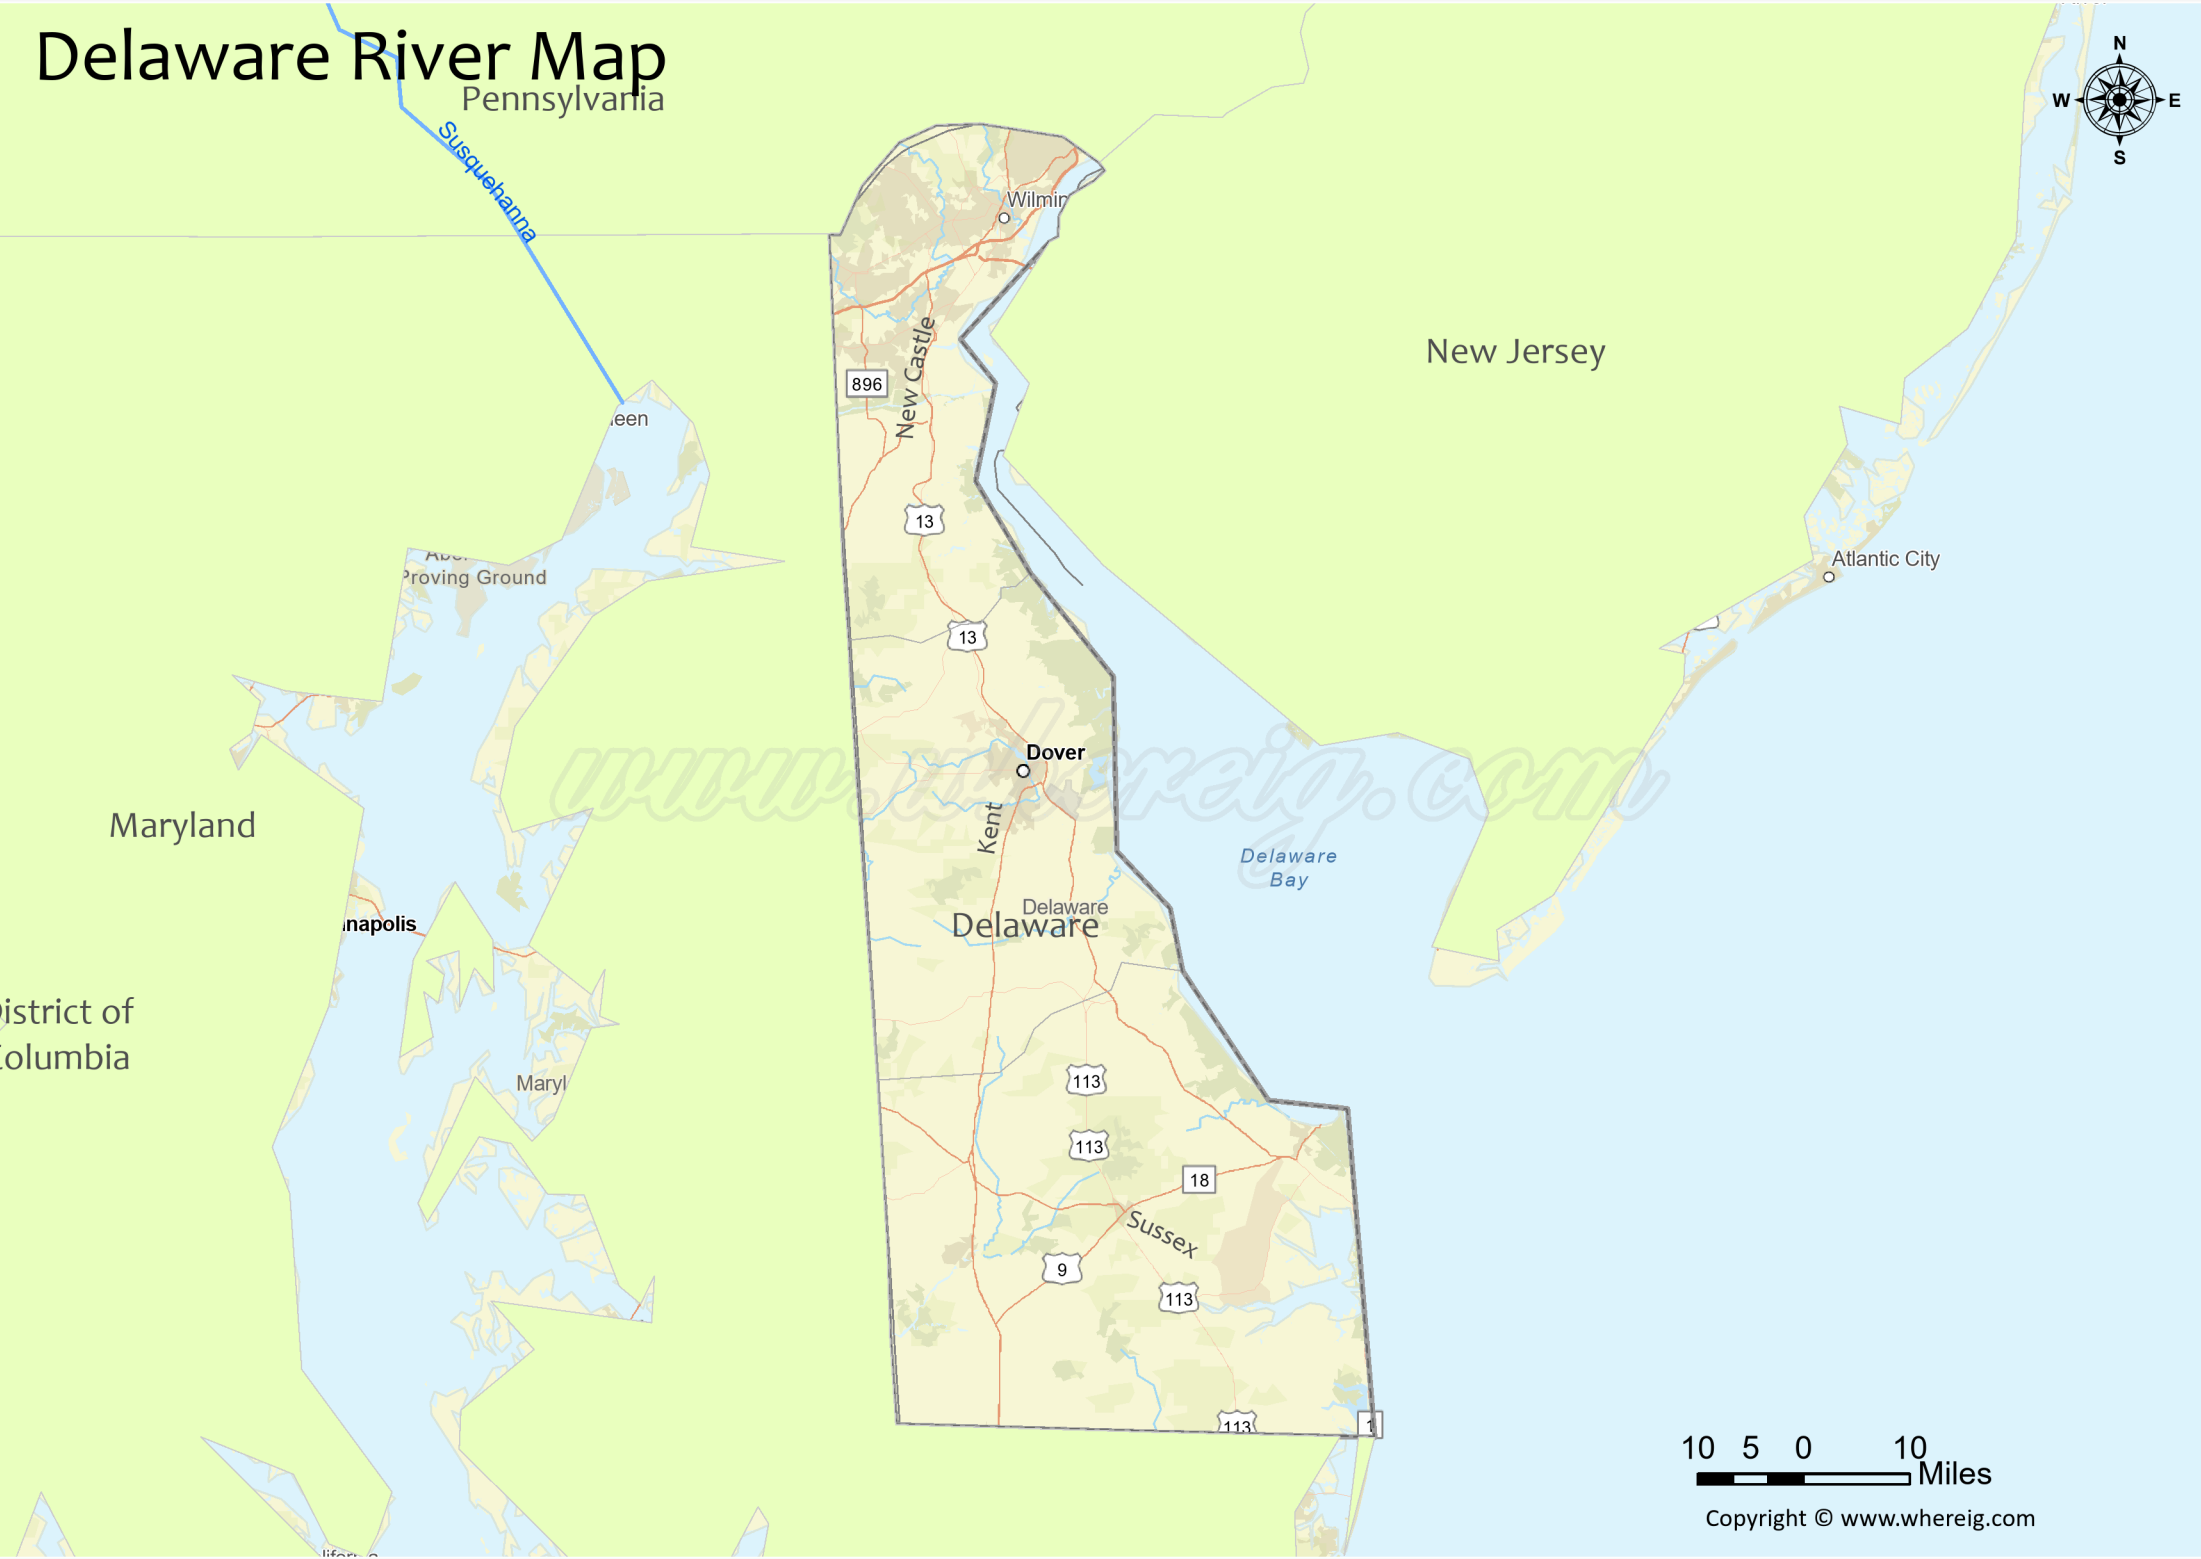

# Delaware River Map

Pennsylvania

Maryland

New Jersey

Proving Ground

Dover

Atlantic City

Delaware Bay

Annapolis

Delaware

District of Columbia

Maryl

113

113

18

9

113

Sussex

113

1

Copyright © www.whereig.com