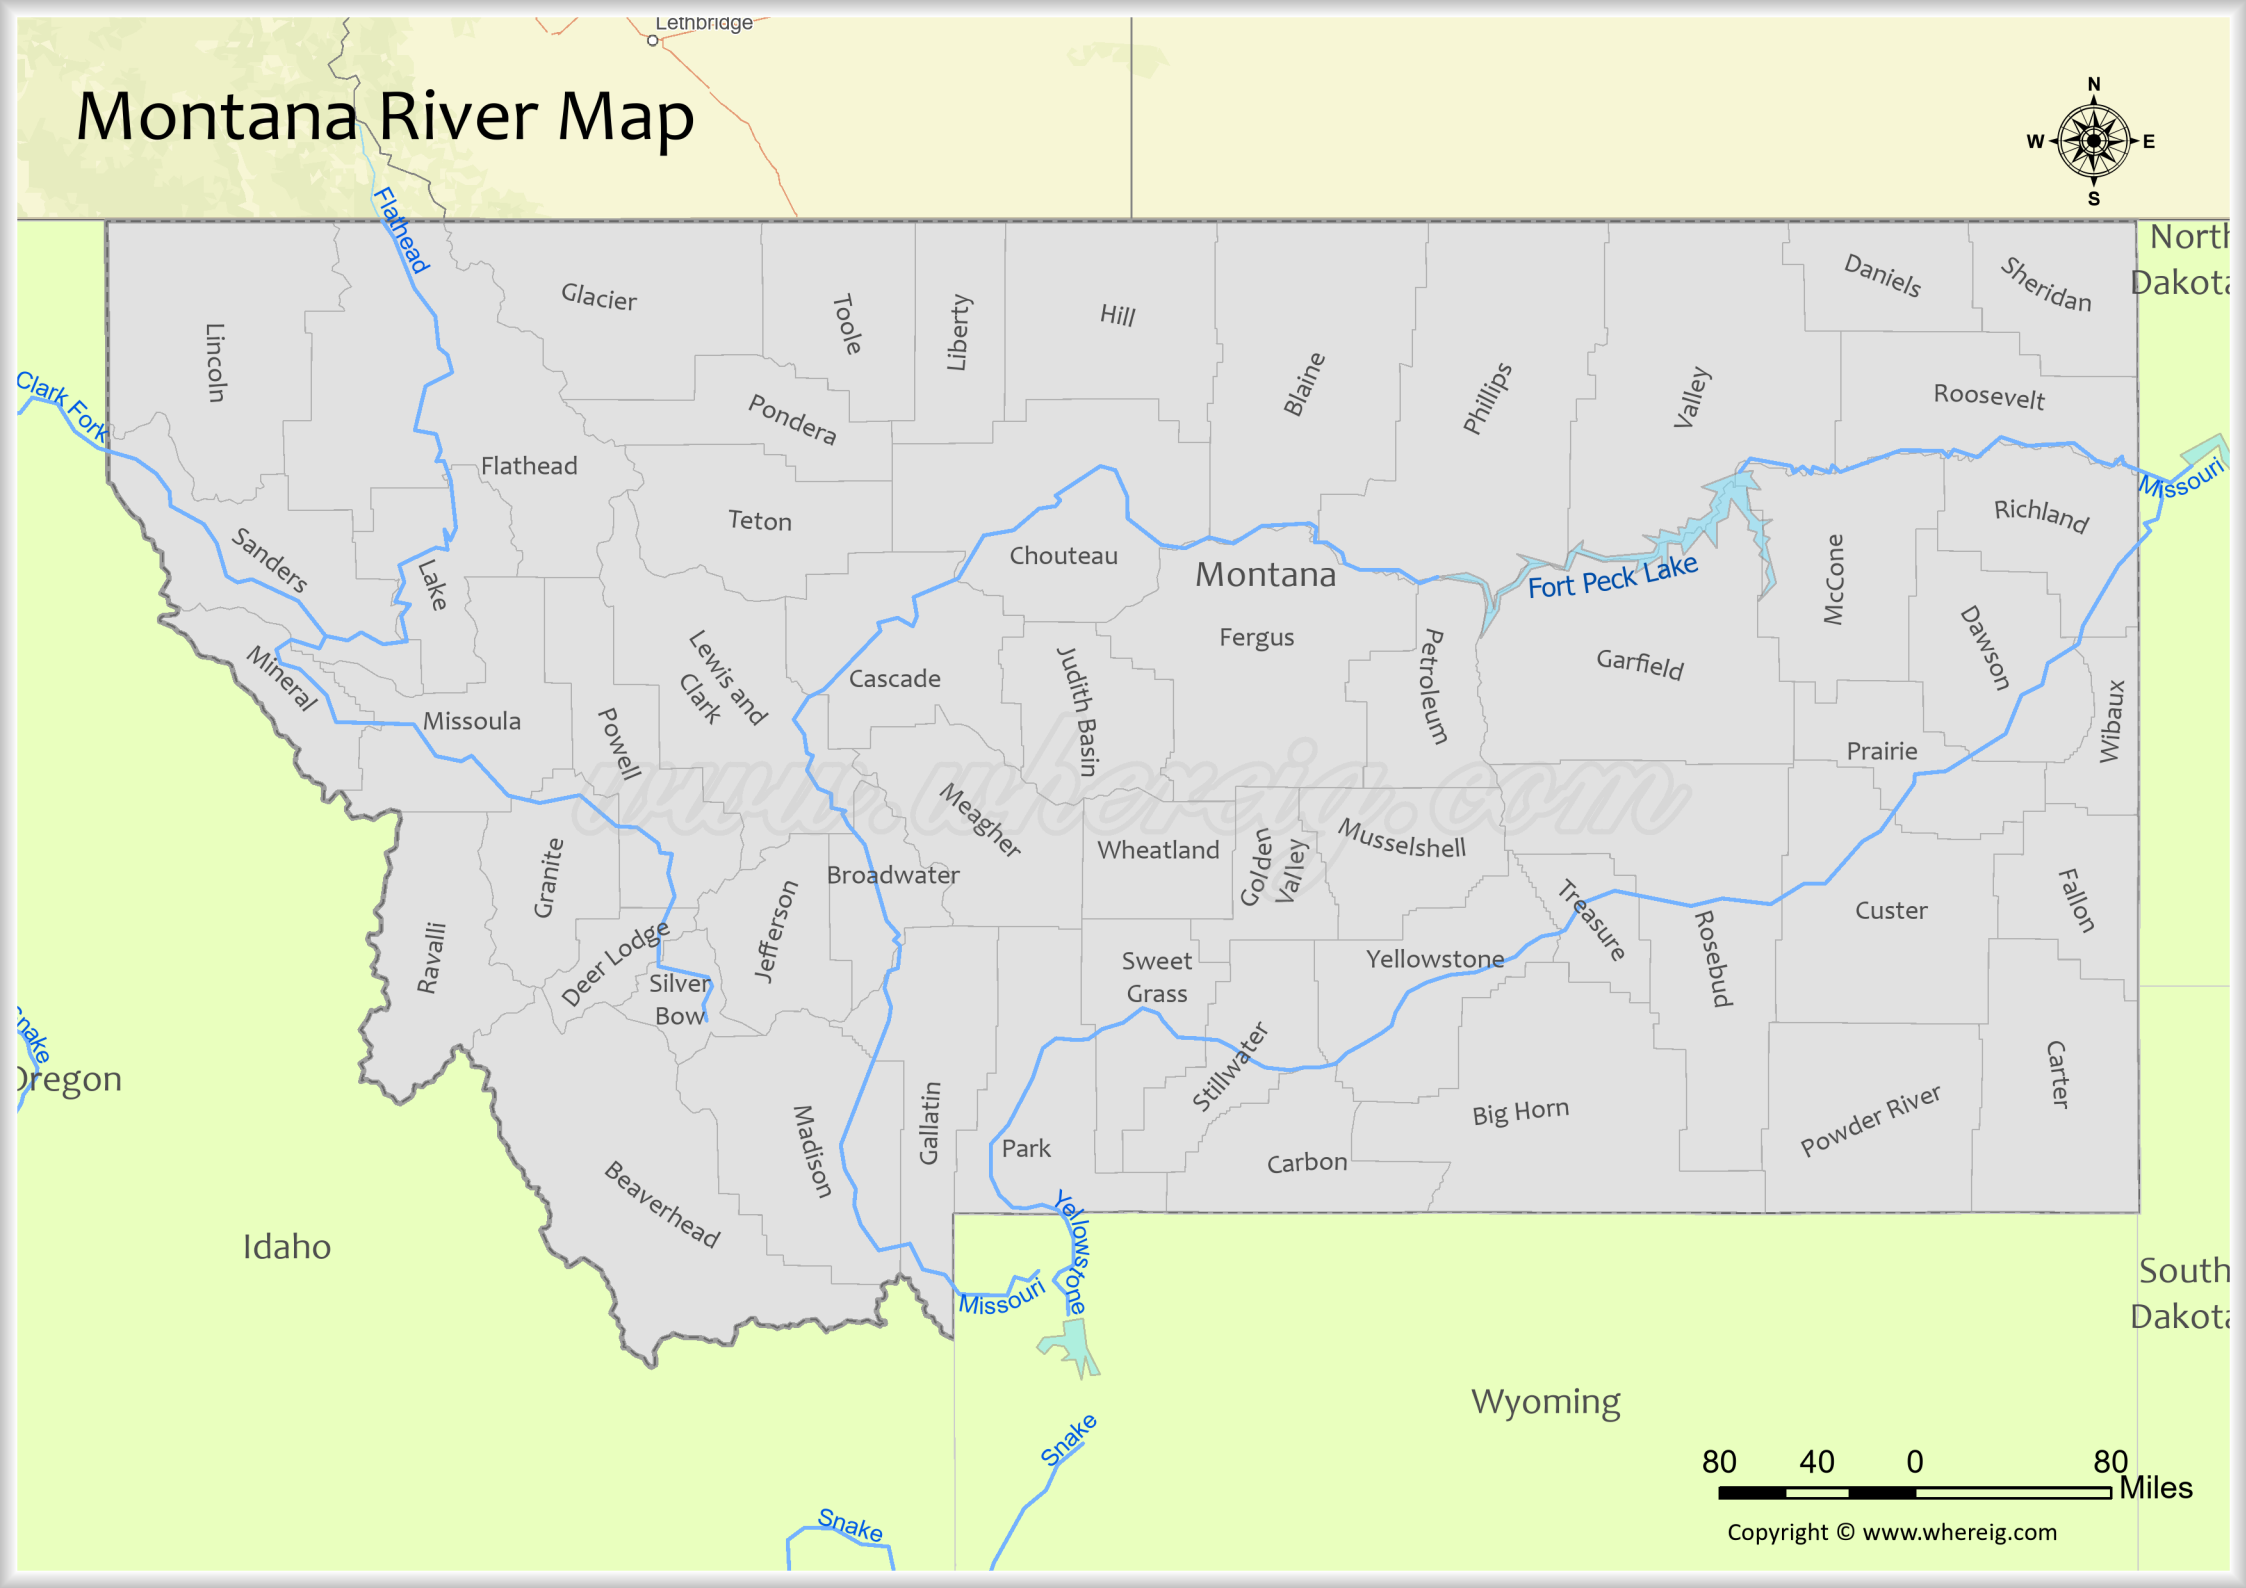

Montana River Map

80 40 0 80 Miles