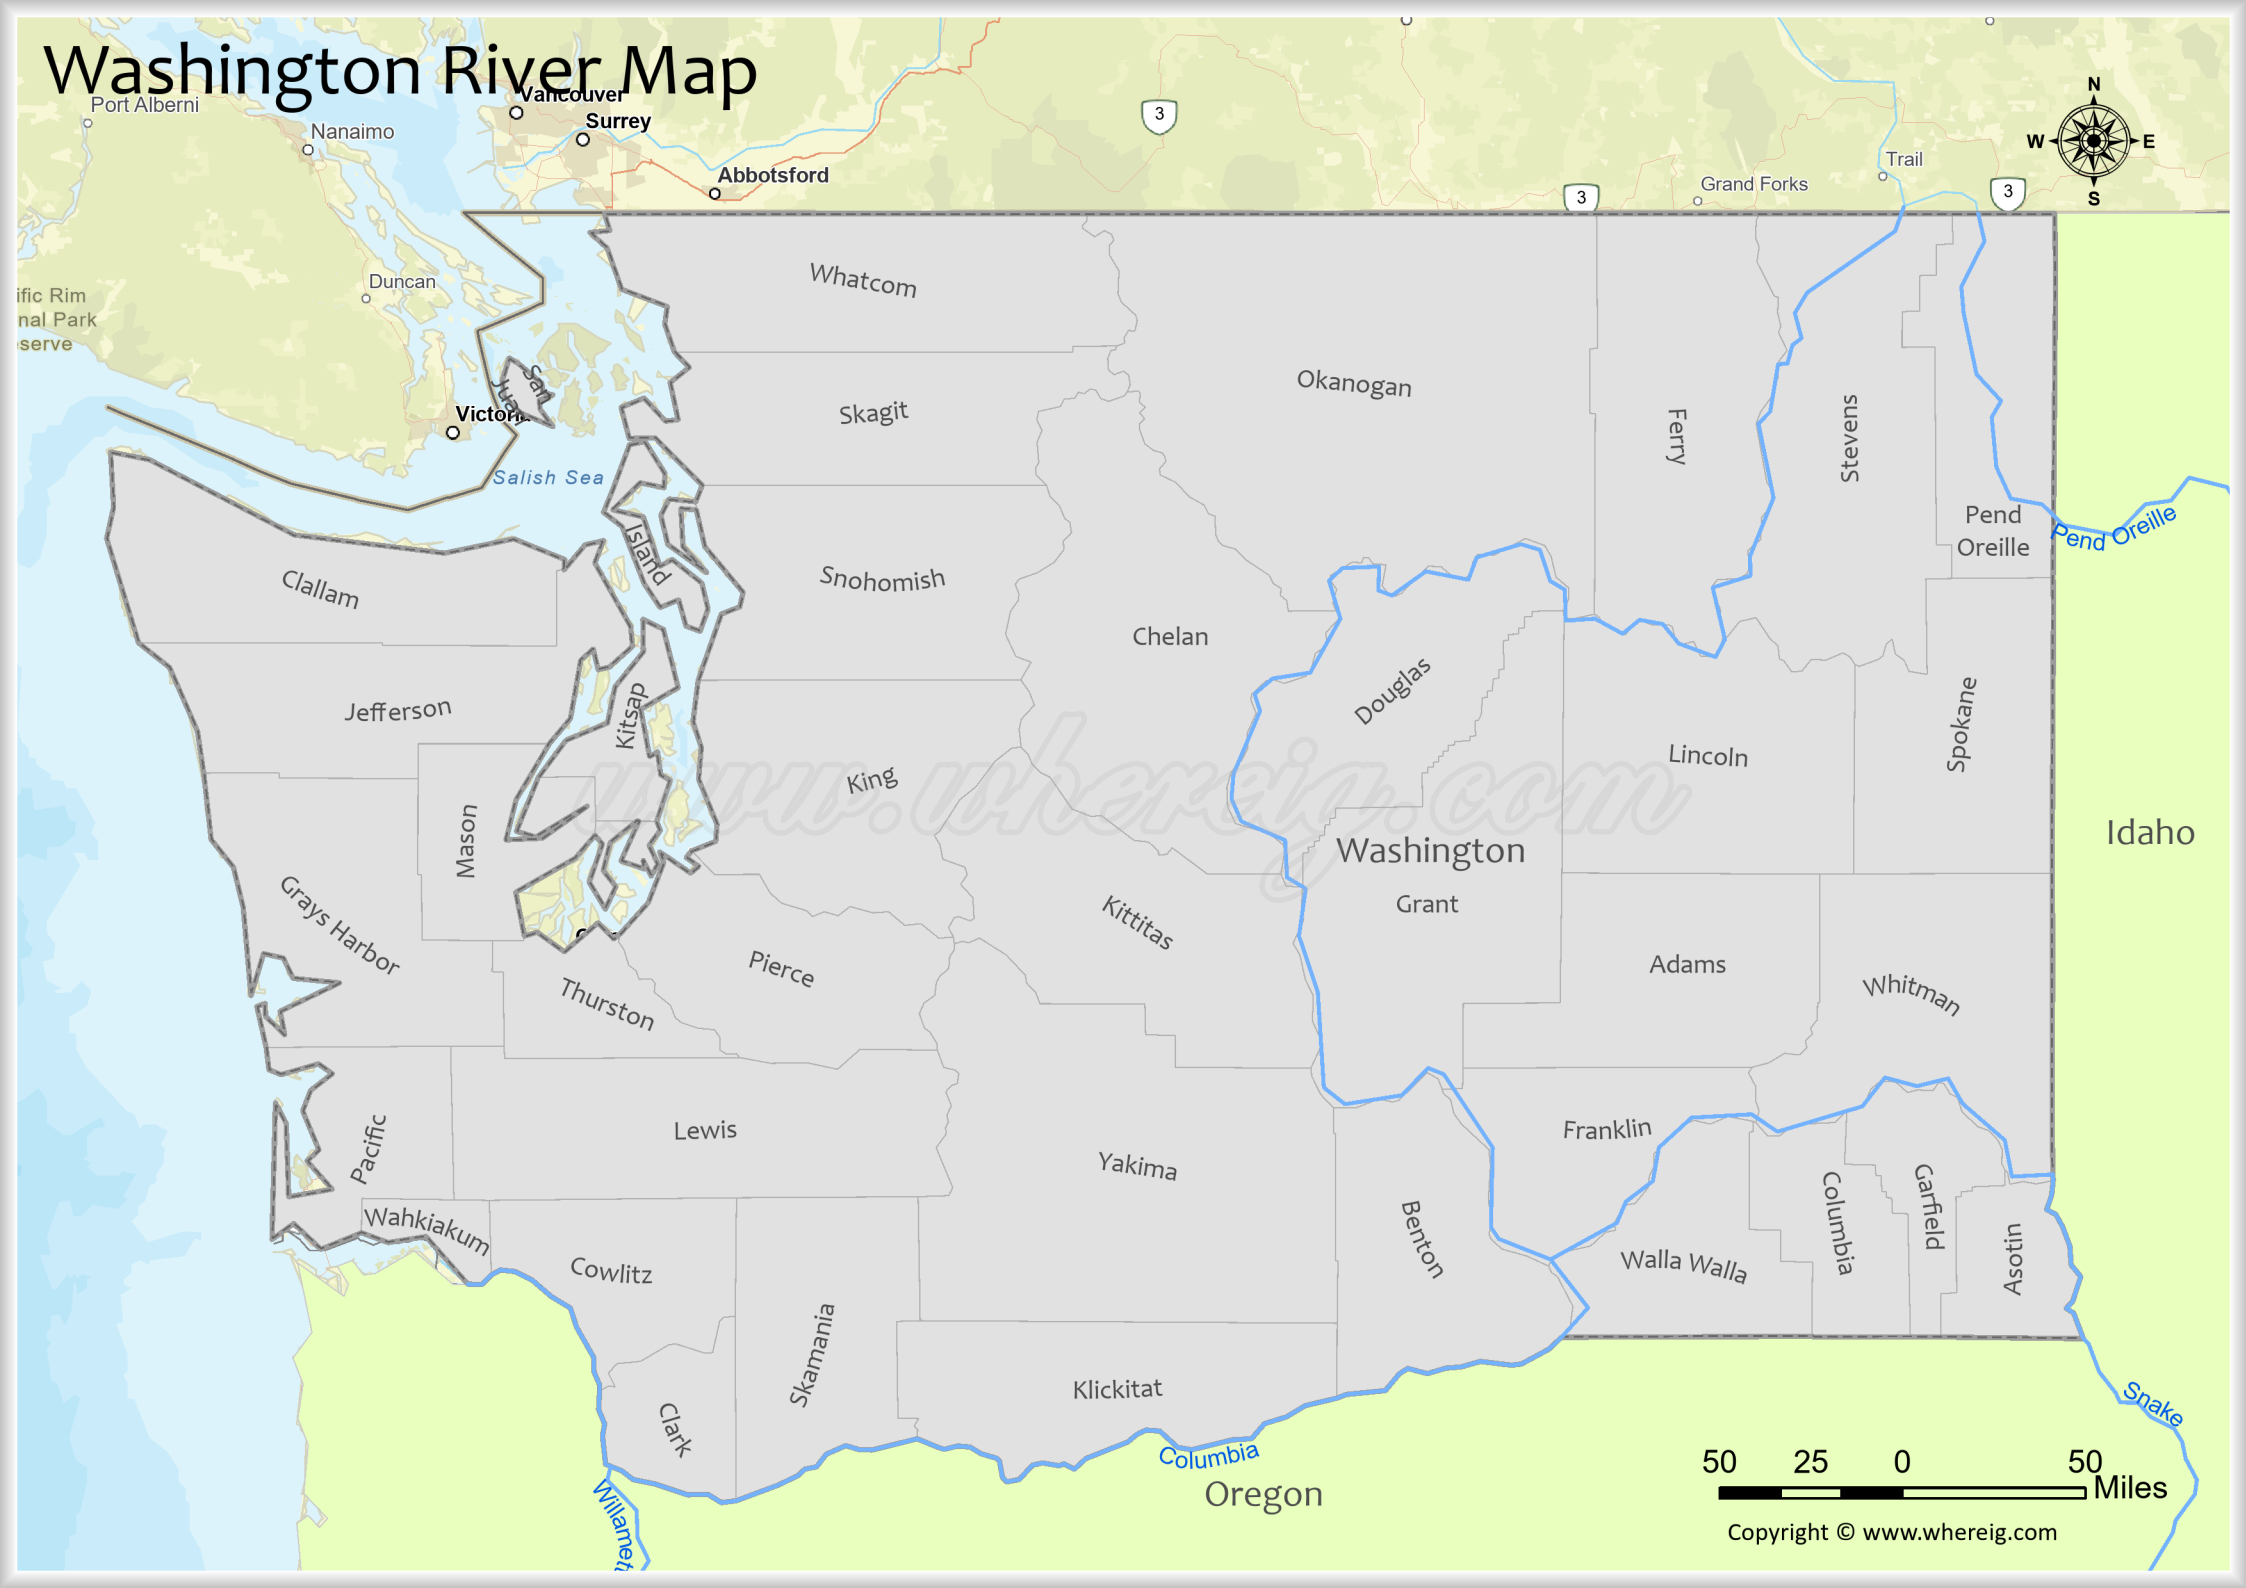

# Washington River Map

50 25 0 50 Miles

Copyright © www.whereig.com