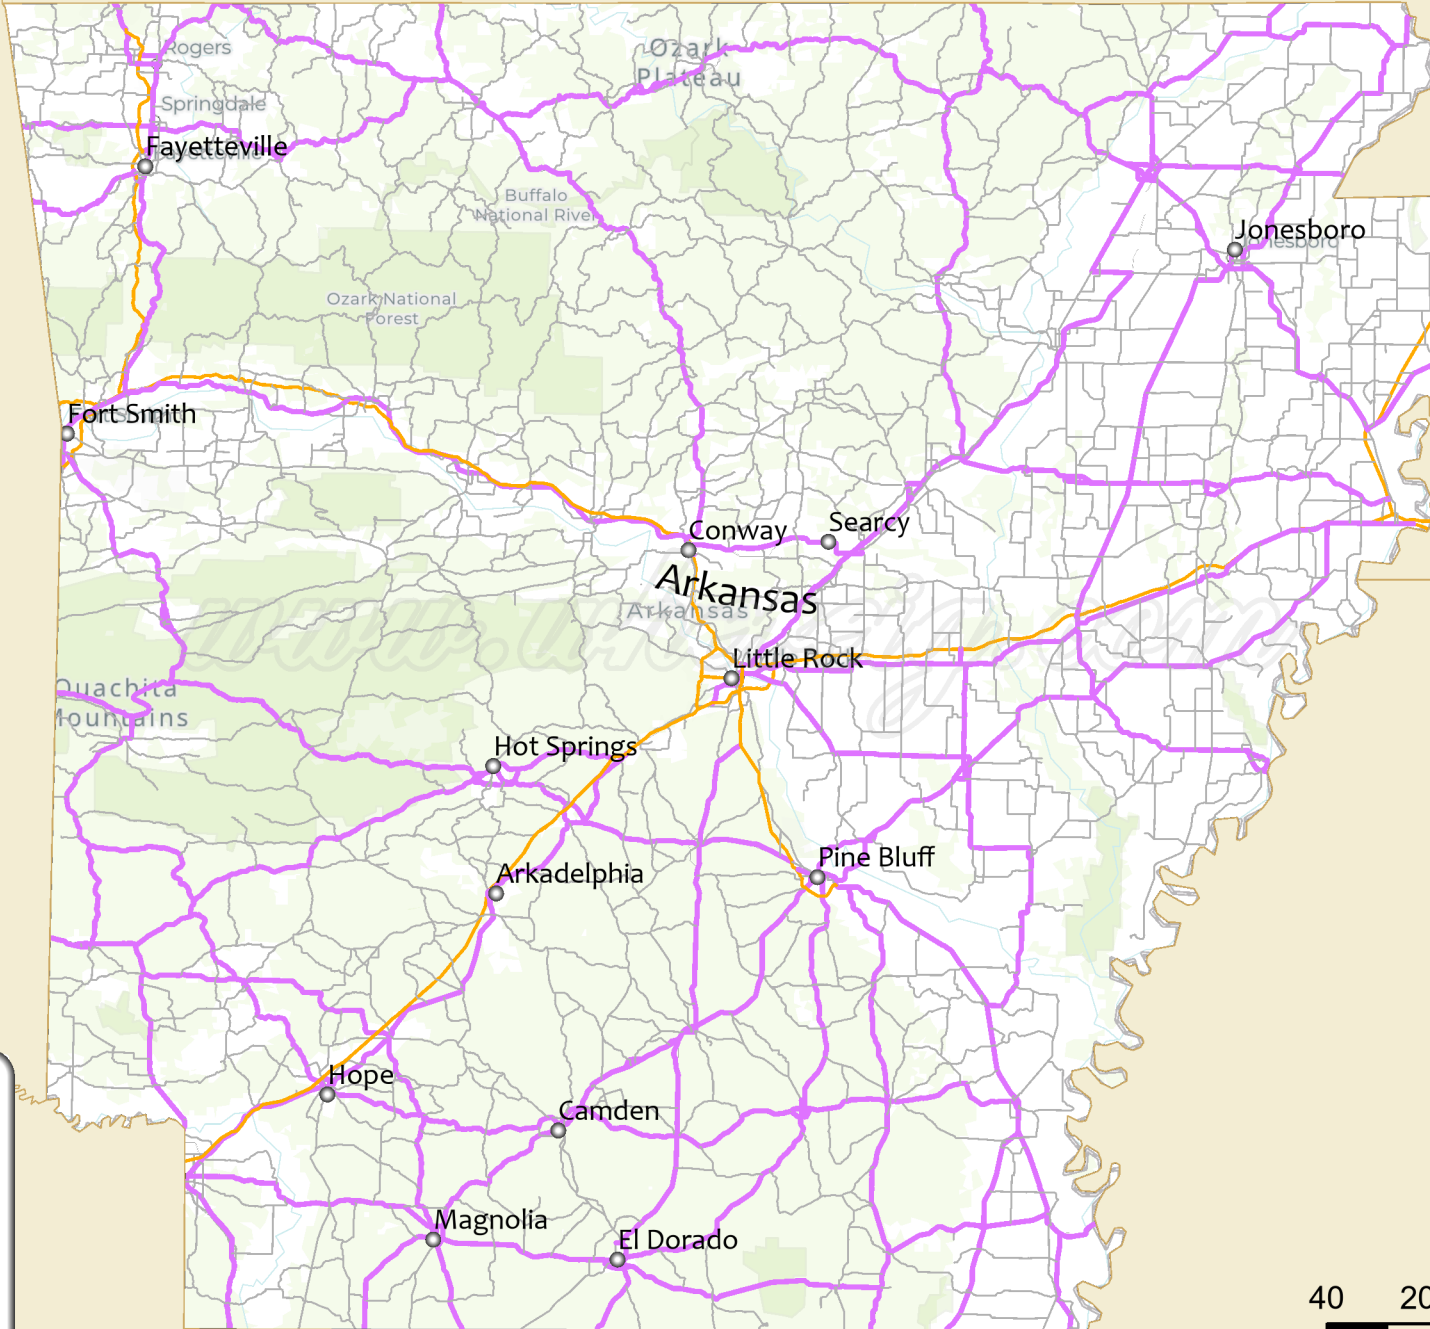

Arkansas Road Map

Missouri

Kentucky

Tennessee

Mississippi

Oklahoma

Legend

- U.S State Boundary
- U.S. Highway
- Interstate Highways
- State Highways
- Major Cities

40 20 0 40 Miles

Copyright © www.whereig.com

Louisiana