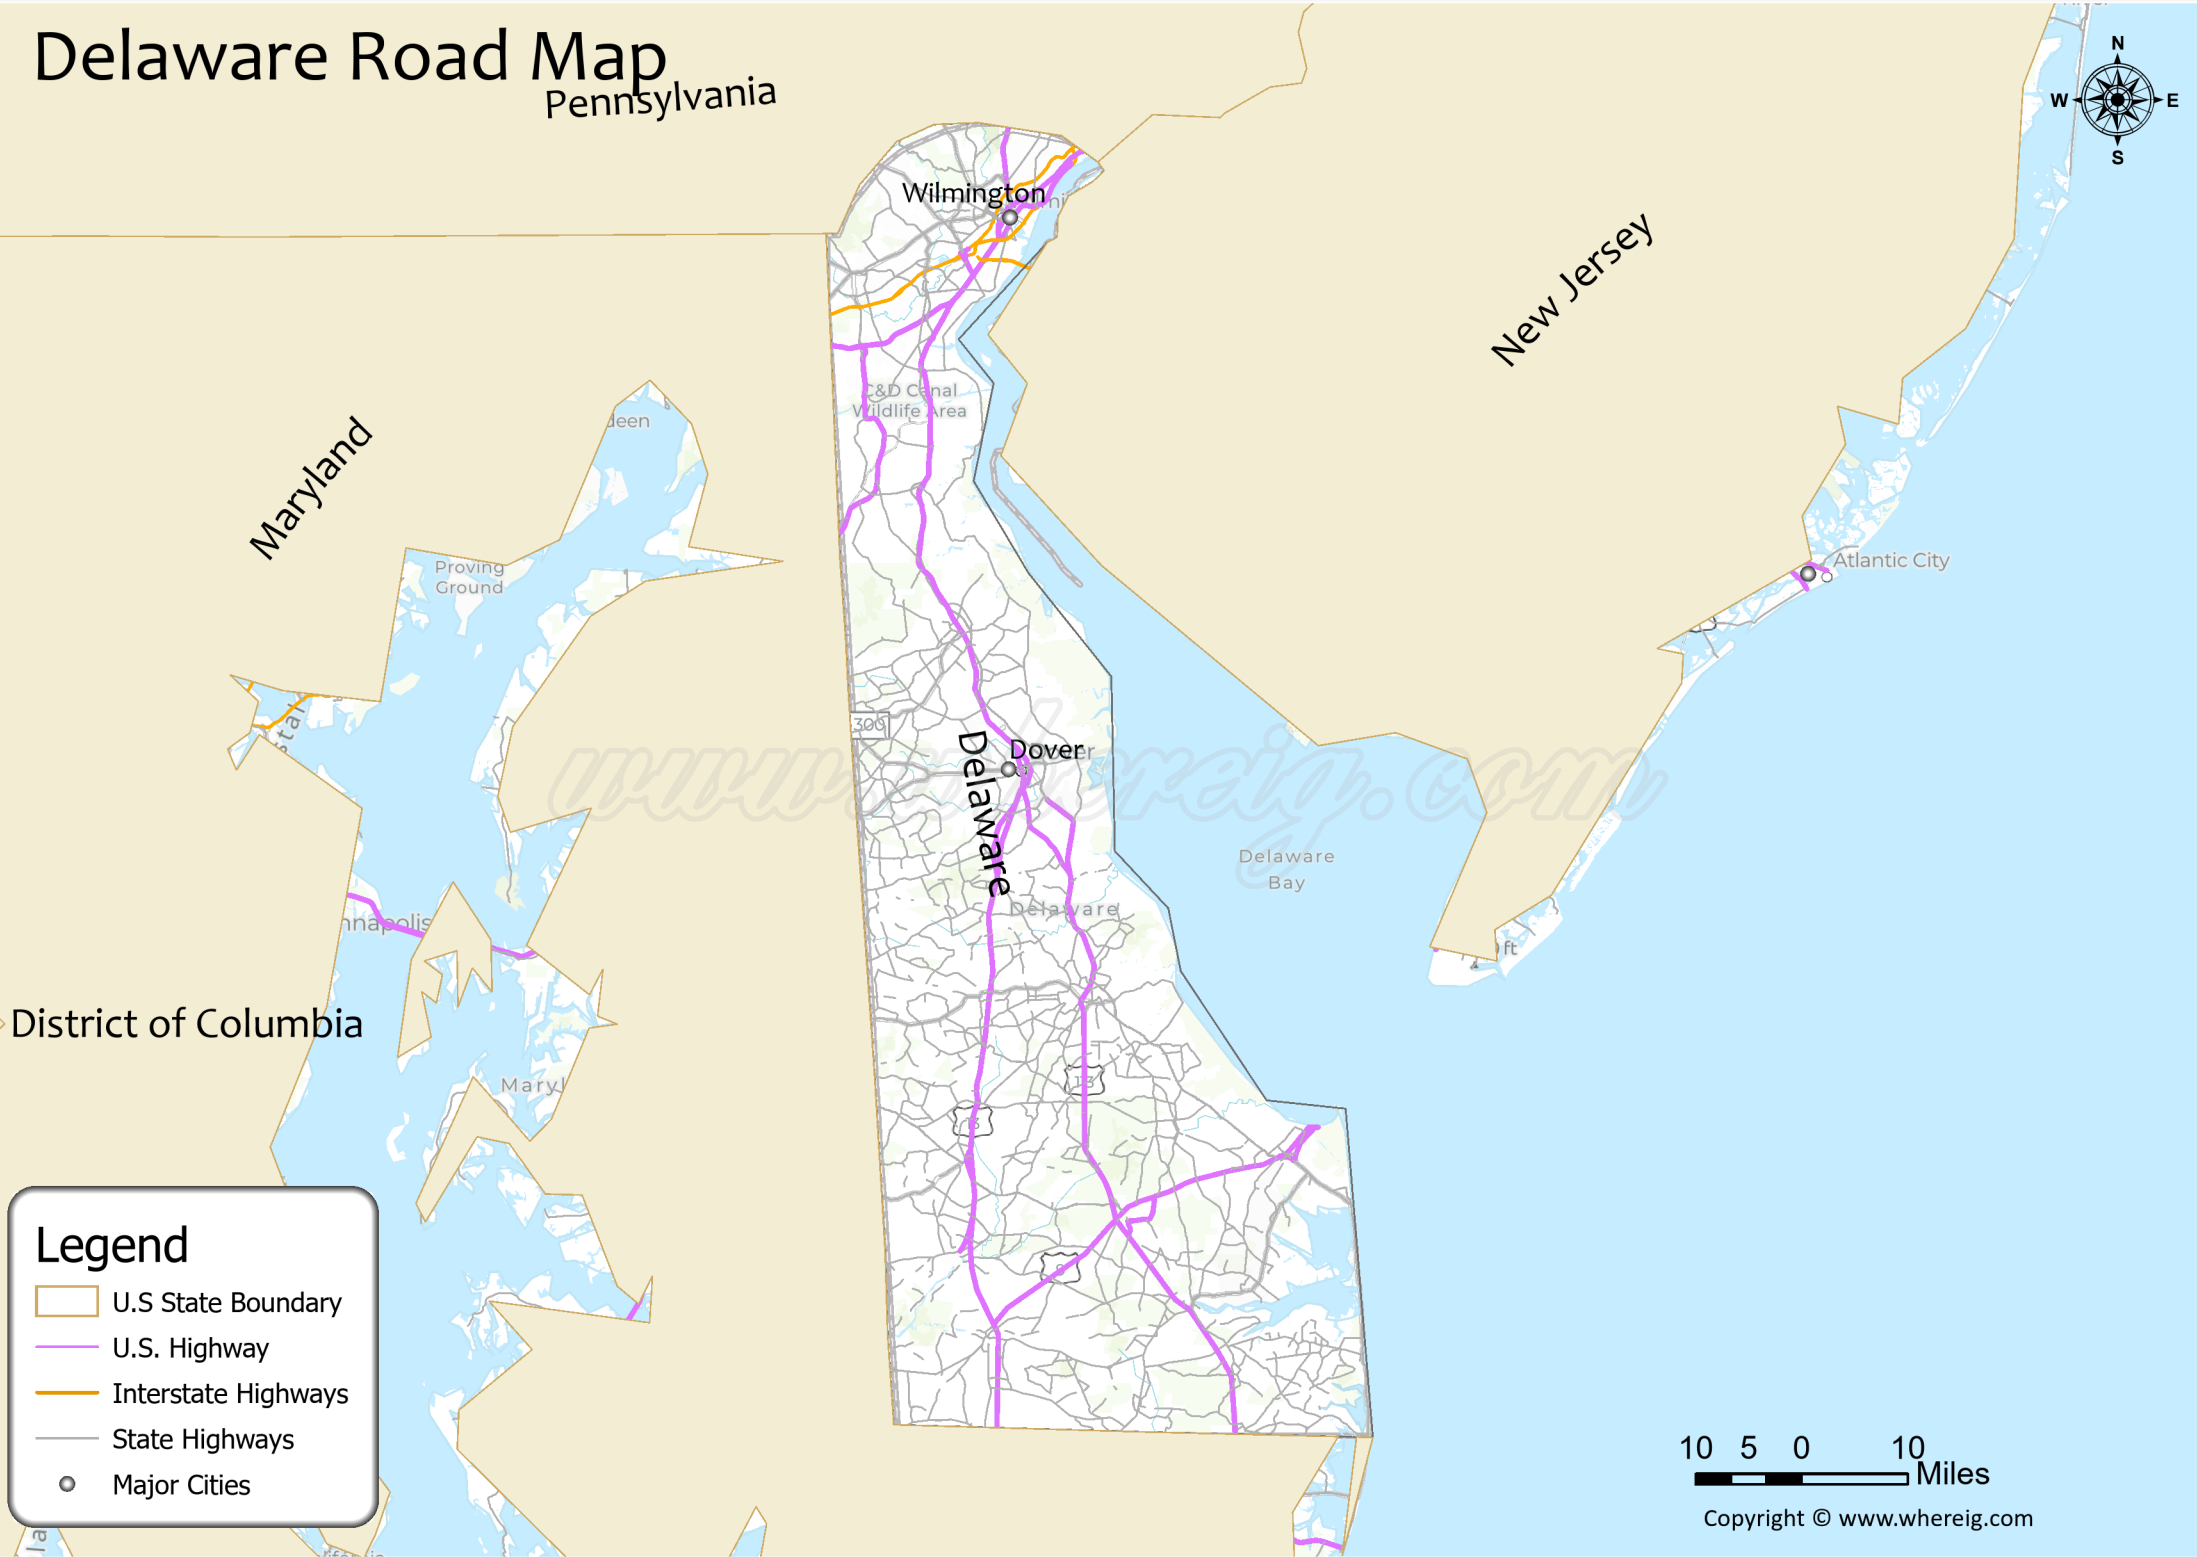

Delaware Road Map

Pennsylvania

Maryland

New Jersey

Wilmington

C&D Canal
Wildlife Area

Proving
Ground

Dover

Atlantic City

Delaware
Bay

District of Columbia

Legend

-  U.S. State Boundary
-  U.S. Highway
-  Interstate Highways
-  State Highways
-  Major Cities

10 5 0 10
Miles

Copyright © www.whereig.com